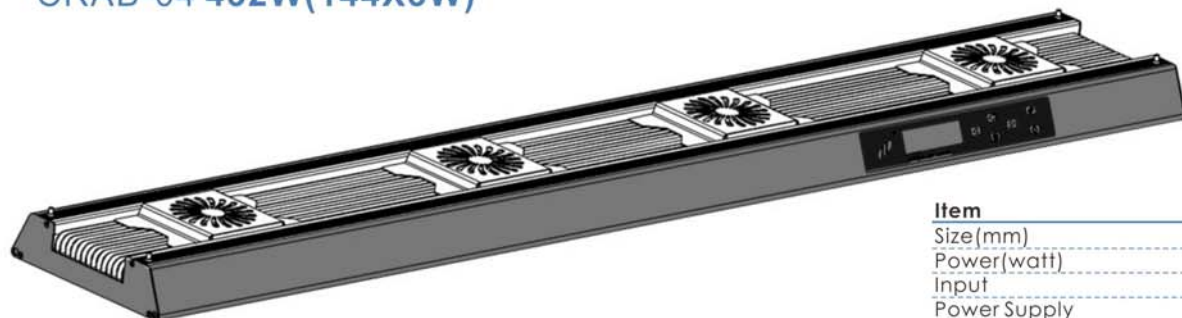

Twilight Crab LED Aqua Light

Twilight Crab LED Aqua Light

CRAB-01 108W(36X3W)

Item	Value
Size(mm)	380X180X45mm
Power(watt)	108W(36X3W)
Input	85-265V/0.42-1.27A
Power Supply	UL Listed 24V Adapter
LED Source	CREE XPE Clips
Lifespan(Hrs)	50,000Hours
work frequency(Hz)	50/60Hz
Color	W/B/UV
Fan	1 pcs Quiet 1800RPM
Weight	3.5KG/Pcs

CRAB-02 216W(72X3W)

Item	Value
Size(mm)	600X180X45mm
Power(watt)	216W(72X3W)
Input	85-265V/0.42-1.27A
Power Supply	UL Listed 24V Adapter
LED Source	CREE XPE Clips
Lifespan(Hrs)	50,000Hours
work frequency(Hz)	50/60Hz
Color	W/B/UV
Fan	2 pcs Quiet 1800RPM
Weight	5.5KG/Pcs

CRAB-03 324W(108X3W)

Item	Value
Size(mm)	900X180X45mm
Power(watt)	324W(108X3W)
Input	85-265V/0.42-1.27A
Power Supply	UL Listed 24V Adapter
LED Source	CREE XPE Clips
Lifespan(Hrs)	50,000Hours
work frequency(Hz)	50/60Hz
Color	W/B/UV
Fan	3 pcs Quiet 1800RPM
Weight	7.5KG/Pcs

CRAB-04 432W(144X3W)

Item	Value
Size(mm)	1200X180X45mm
Power(watt)	432W(144X3W)
Input	85-265V/0.42-1.27A
Power Supply	UL Listed 24V Adapter
LED Source	CREE XPE Clips
Lifespan(Hrs)	50,000Hours
work frequency(Hz)	50/60Hz
Color	W/B/UV
Fan	4 pcs Quiet 1800RPM
Weight	9.5KG/Pcs